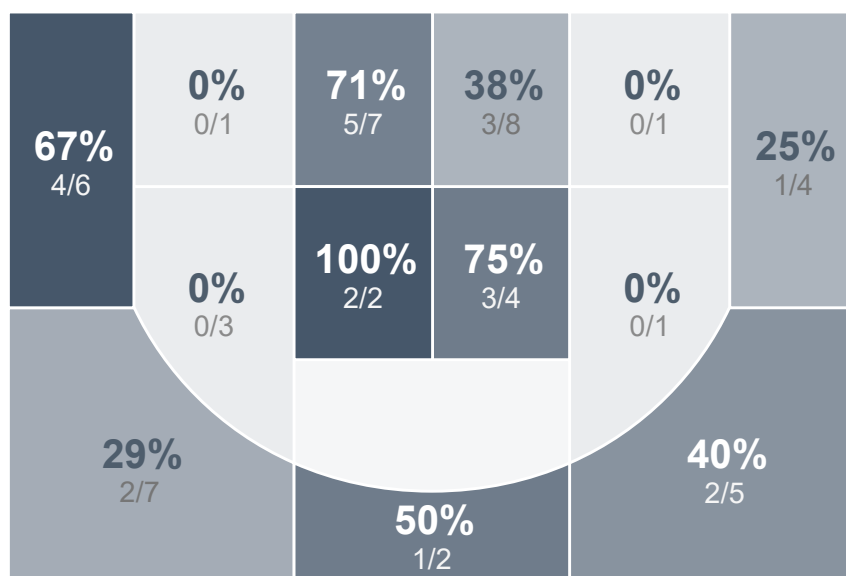

Ponca Boys Varsity Basketball