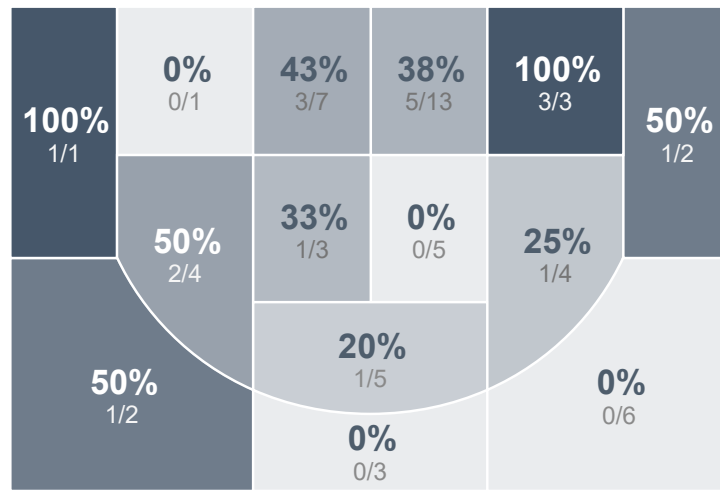

Ponca Boys Varsity Basketball