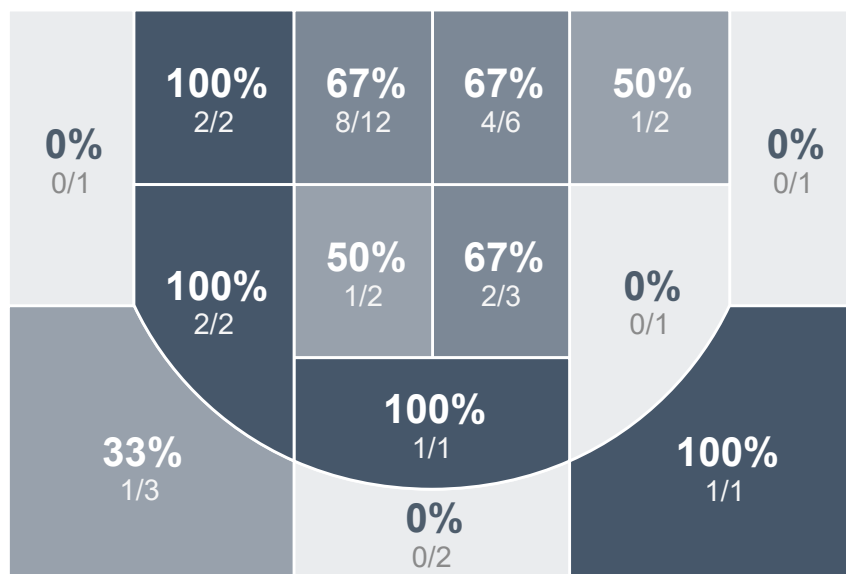

Ponca Boys Varsity Basketball