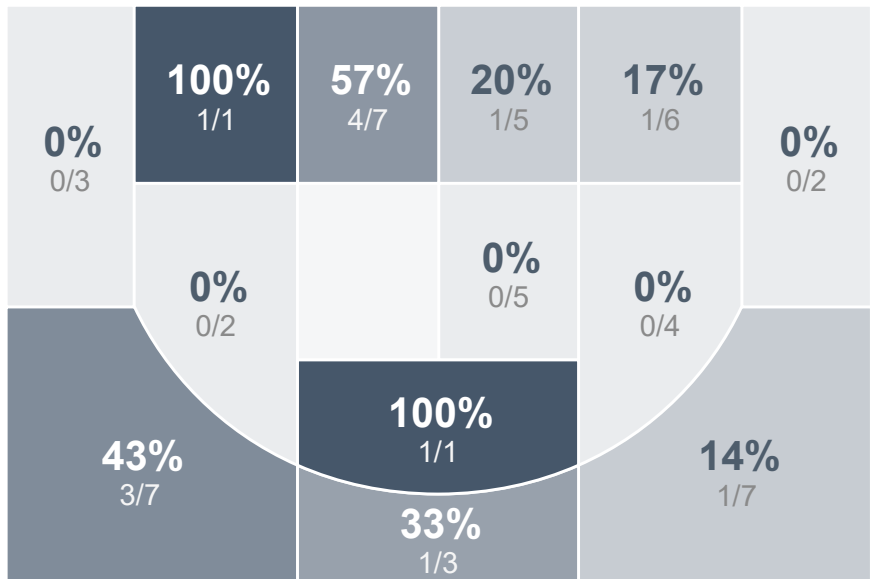

Santee High School