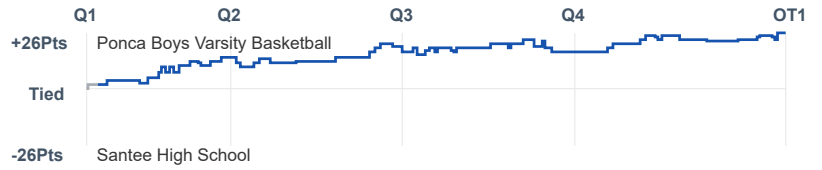

Box Score Report

PHS @ Santee - Dec 28, 2023 - W 68-42

Period Stats

Team	1	2	3	4	Final
PHS	22	13	17	16	68
SHS	7	11	17	7	42

Run Graph

Team Stats

	PHS	SHS
Field Goal %	48.4%	24.5%
Effective Field Goal %	50.8%	29.2%
2FG Made/Attempted	27/48	8/31
2FG%	56.3%	25.8%
3FG Made/Attempted	3/14	5/22
3FG%	21.4%	22.7%
FT Made/Attempted	5/10	11/17
Free Throw Percentage	50.0%	64.7%
Points Per Possession	1.03	0.64
Transition Points	22	9
Points Off Turnovers	12	10
Second Chance Points	11	7
Points in the Paint	54	10
Offensive Rebounds	14	12
Defensive Rebounds	29	21
Assists	16	6
Deflections	2	6
Steals	7	8
Blocks	1	1
Turnovers	13	17
Personal Fouls	15	12
Charges Taken	1	0