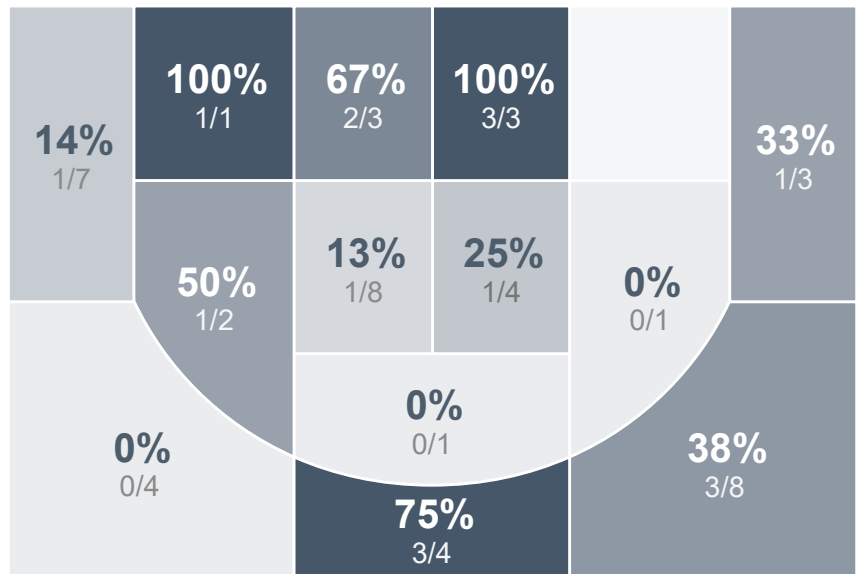

Ponca Boys Varsity Basketball