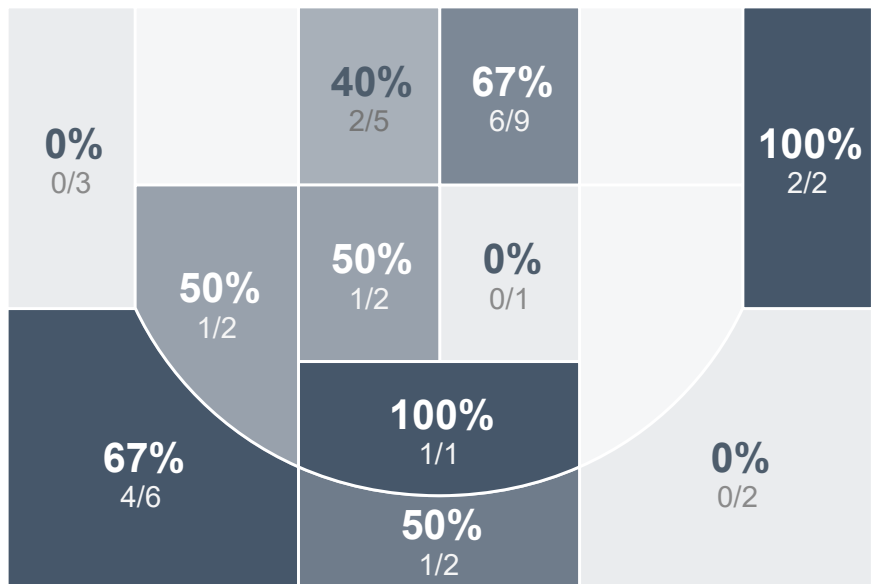

Girls' Varsity Basketball