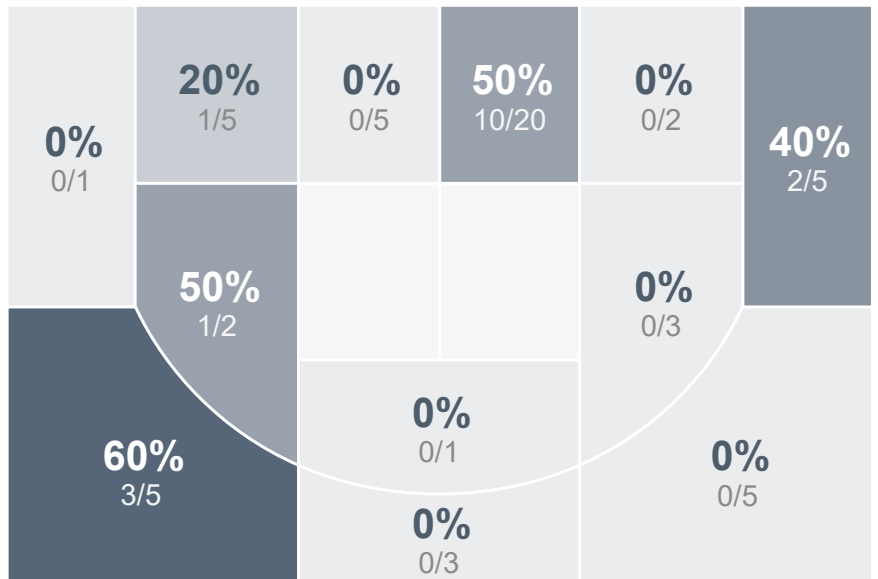

Bloomfield High School