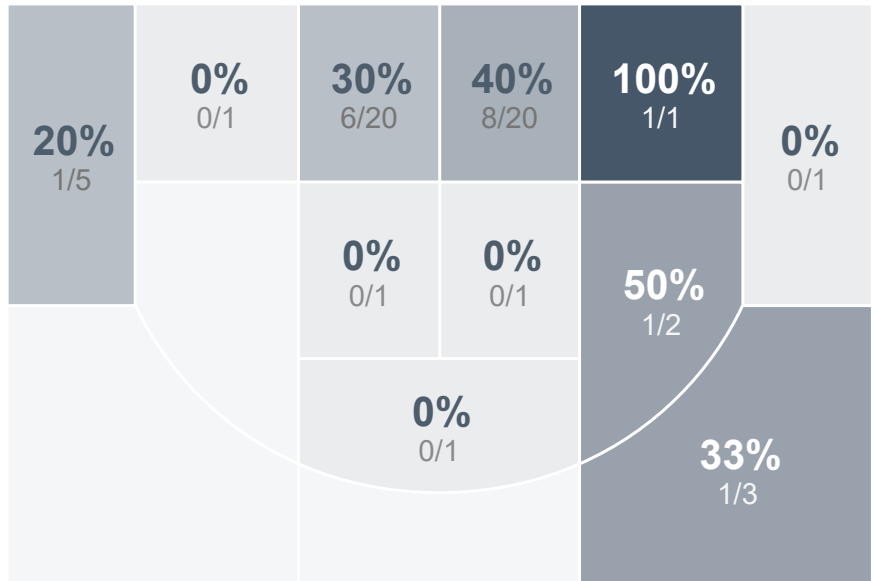

Girls' Varsity Basketball