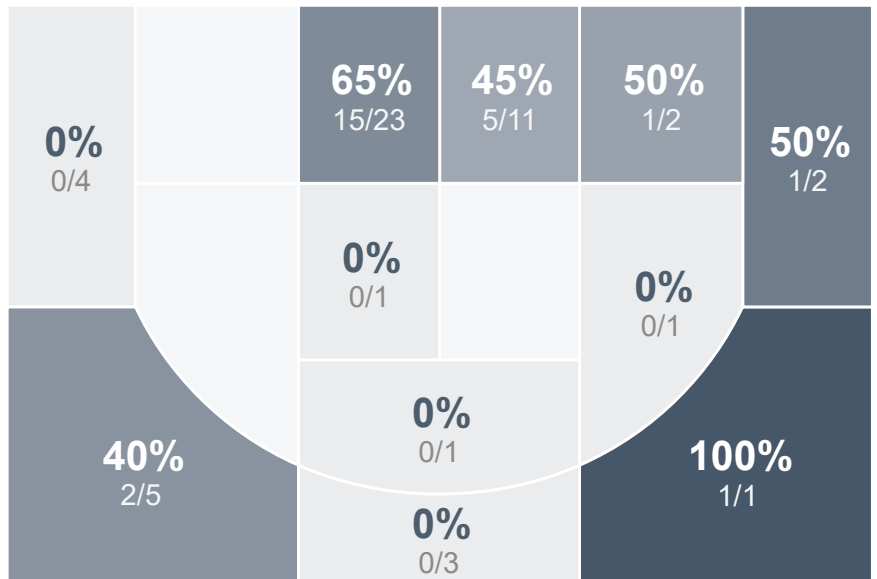

Laurel-Concord-Coleridge High School