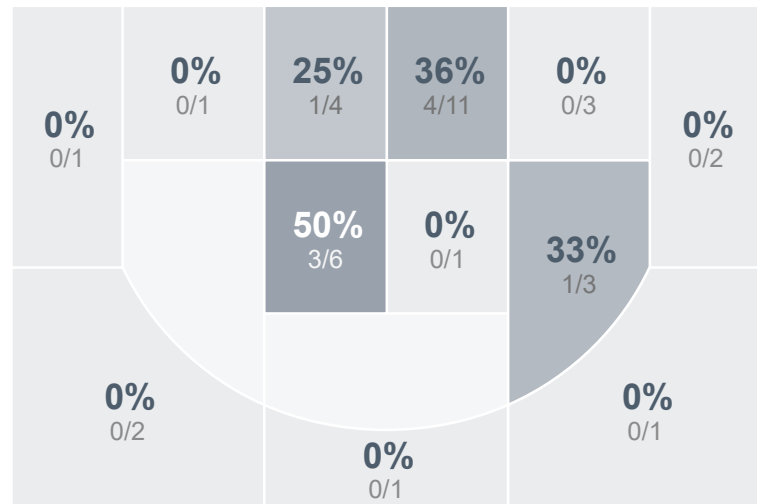

Irene-Wakonda