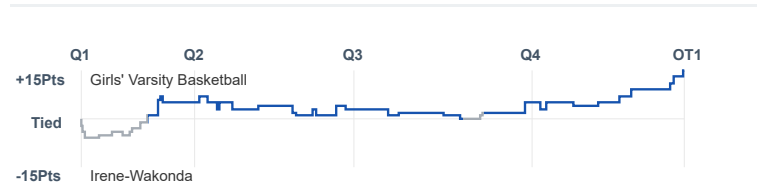

Box Score Report

PHS @ Irene-Wakonda - Dec 9, 2023 - W 43-28

Period Stats

Team	1	2	3	4	Final
PHS	14	10	6	13	43
IRE	9	12	4	3	28

Run Graph

Team Stats

	PHS	IRE
Field Goal %	28.6%	28.9%
Effective Field Goal %	30.6%	28.9%
2FG Made/Attempted	12/28	11/31
2FG%	42.9%	35.5%
3FG Made/Attempted	2/21	0/7
3FG%	9.5%	0.0%
FT Made/Attempted	13/21	6/10
Free Throw Percentage	61.9%	60.0%
Points Per Possession	0.72	0.51
Transition Points	8	10
Points Off Turnovers	14	7
Second Chance Points	3	3
Points in the Paint	18	16
Offensive Rebounds	10	9
Defensive Rebounds	15	25
Assists	8	3
Deflections	9	10
Steals	7	6
Blocks	0	5
Turnovers	11	21
Personal Fouls	8	16
Charges Taken	0	0