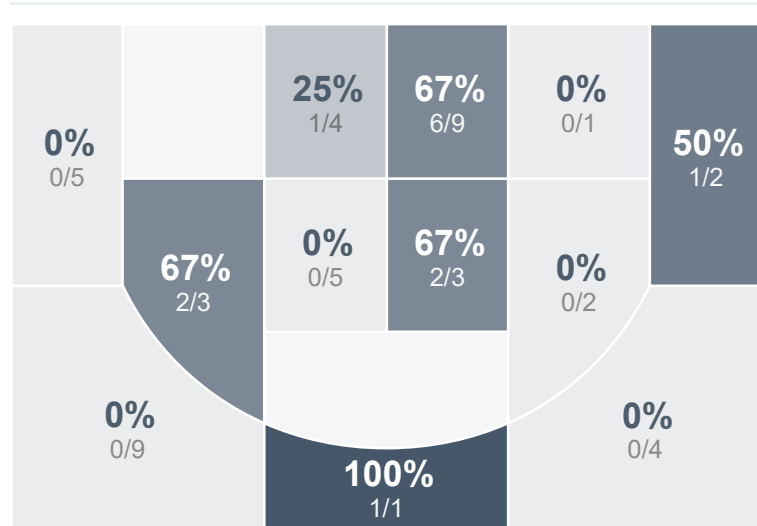

Girls' Varsity Basketball