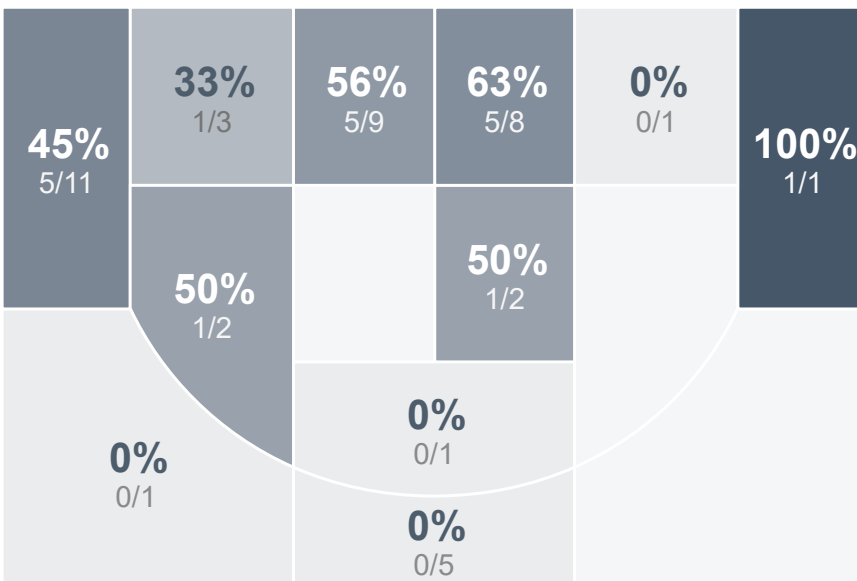

Battle Creek High School