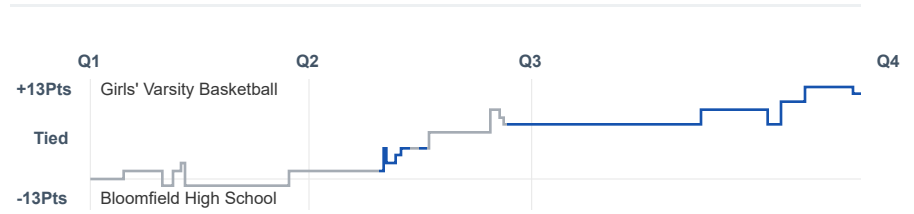

Box Score Report

PHS @ Bloomfield - Jan 30, 2024 - W 42-33

Period Stats

Team	1	2	3	4	Final
PHS	6	10	9	17	42
BHS	5	4	8	16	33

Run Graph

Team Stats

	PHS	BHS
Field Goal %	38.9%	22.0%
Effective Field Goal %	43.1%	27.0%
2FG Made/Attempted	11/26	6/33
2FG%	42.3%	18.2%
3FG Made/Attempted	3/10	5/17
3FG%	30.0%	29.4%
FT Made/Attempted	11/19	6/12
Free Throw Percentage	57.9%	50.0%
Points Per Possession	0.81	0.61
Transition Points	2	4
Points Off Turnovers	10	4
Second Chance Points	1	0
Points in the Paint	18	8
Offensive Rebounds	8	14
Defensive Rebounds	24	15
Assists	11	7
Deflections	9	24
Steals	6	12
Blocks	4	3
Turnovers	15	12
Personal Fouls	10	16
Charges Taken	0	0