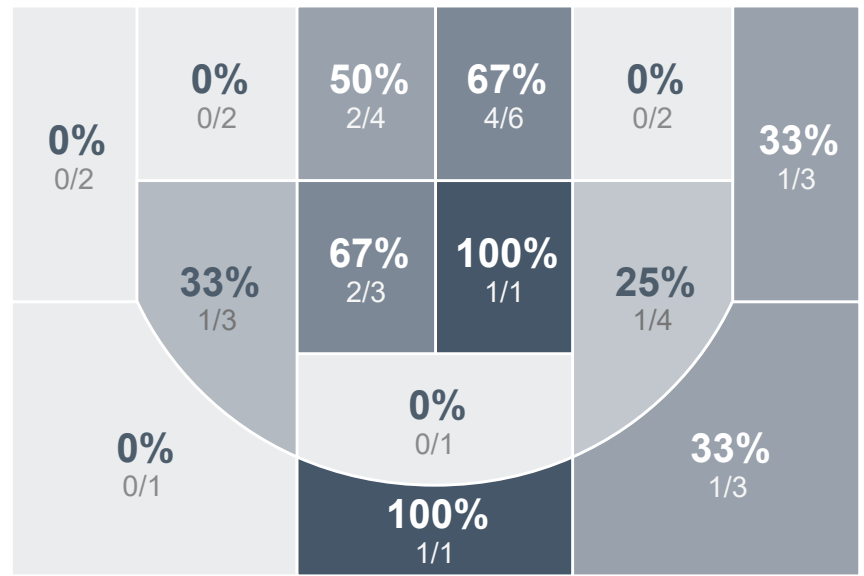

Girls' Varsity Basketball