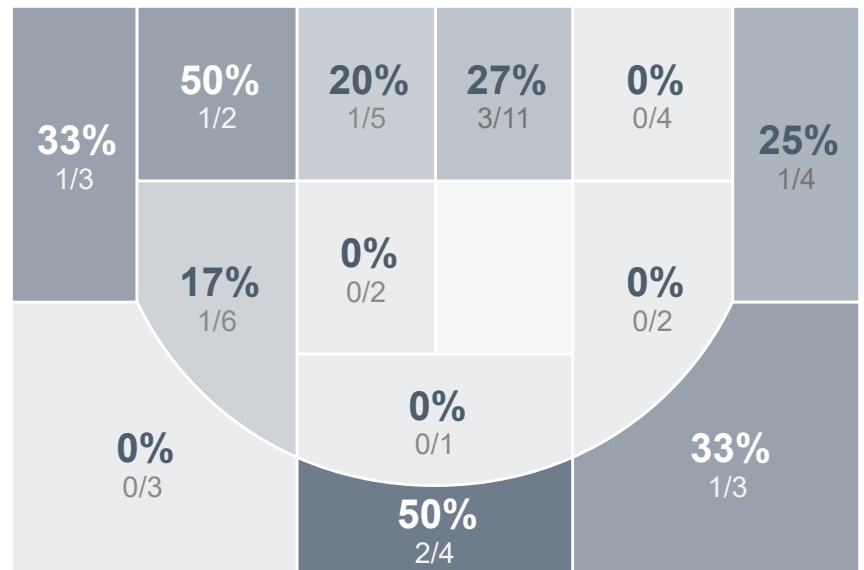

Bloomfield High School