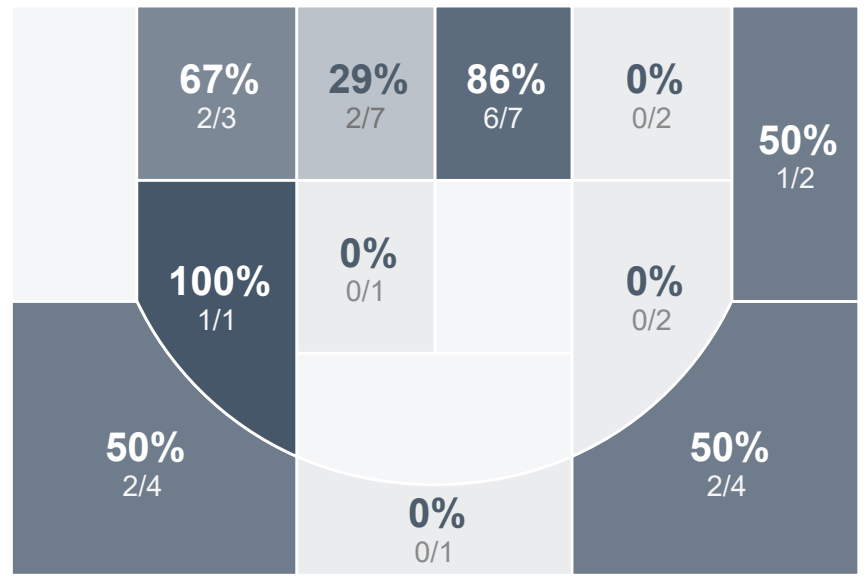

Girls' Varsity Basketball