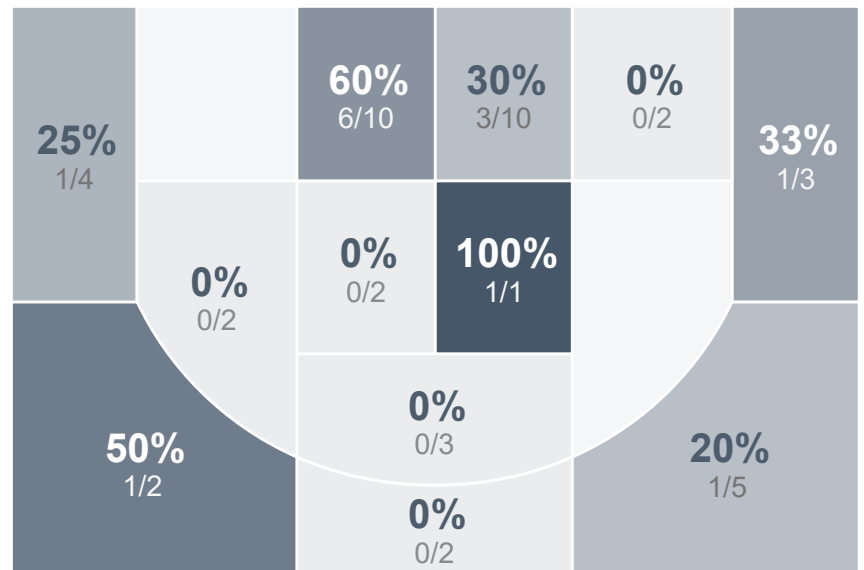

Boone Central High School