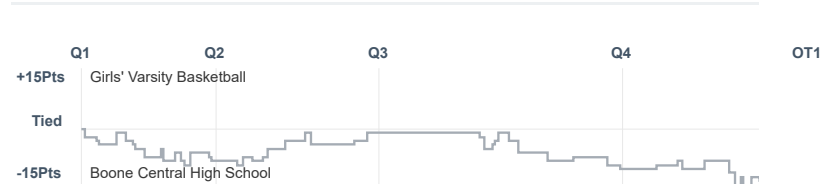

Box Score Report

PHS vs Boone Central - Feb 1, 2025 - L 38-51

Period Stats

Team	1	2	3	4	Final
PHS	10	12	5	11	38
BCHS	18	5	14	14	51

Run Graph