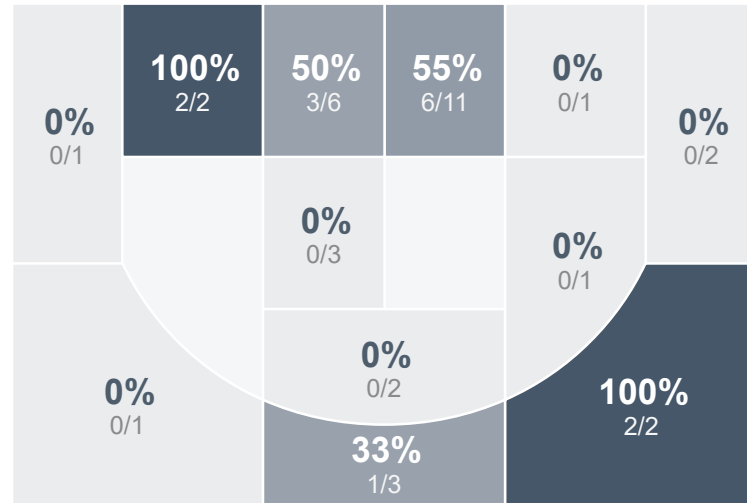

Girls' Varsity Basketball