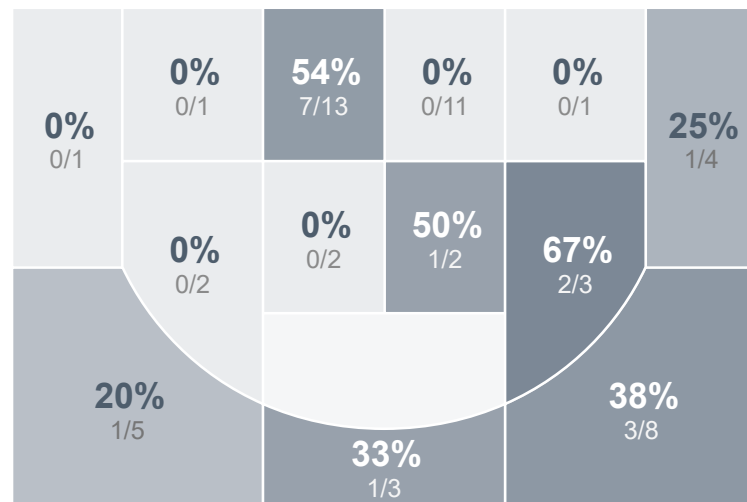

Boone Central High School