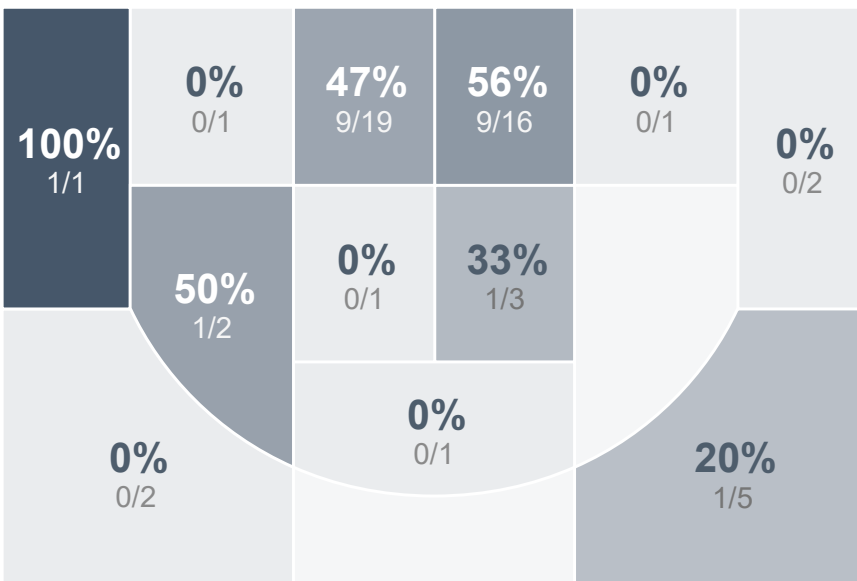

Crofton High School