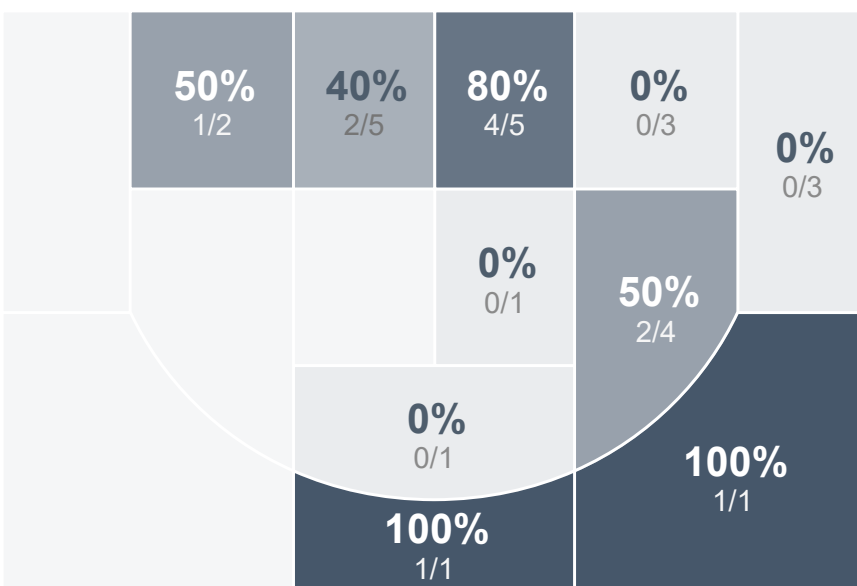

Girls' Varsity Basketball