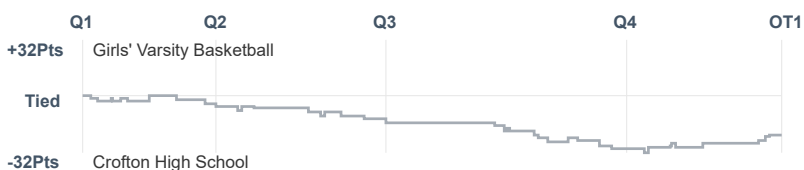

Box Score Report

PHS vs Crofton - Jan 2, 2024 - L 27-49

Period Stats

Team	1	2	3	4	Final
PHS	7	4	4	12	27
CHS	13	13	19	4	49

Run Graph

Team Stats

	PHS	CHS
Field Goal %	42.3%	40.7%
Effective Field Goal %	46.2%	42.6%
2FG Made/Attempted	9/21	20/44
2FG%	42.9%	45.5%
3FG Made/Attempted	2/5	2/10
3FG%	40.0%	20.0%
FT Made/Attempted	3/4	3/13
Free Throw Percentage	75.0%	23.1%
Points Per Possession	0.53	0.83
Transition Points	6	12
Points Off Turnovers	7	29
Second Chance Points	2	15
Points in the Paint	12	38
Offensive Rebounds	3	17
Defensive Rebounds	19	11
Assists	5	14
Deflections	4	16
Steals	3	19
Blocks	0	0
Turnovers	26	16
Personal Fouls	9	12
Charges Taken	0	0