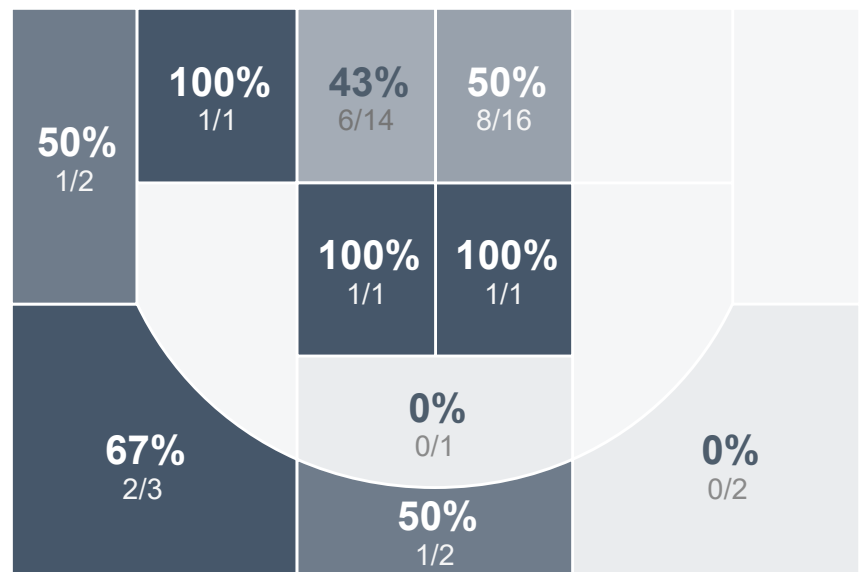

Crofton High School