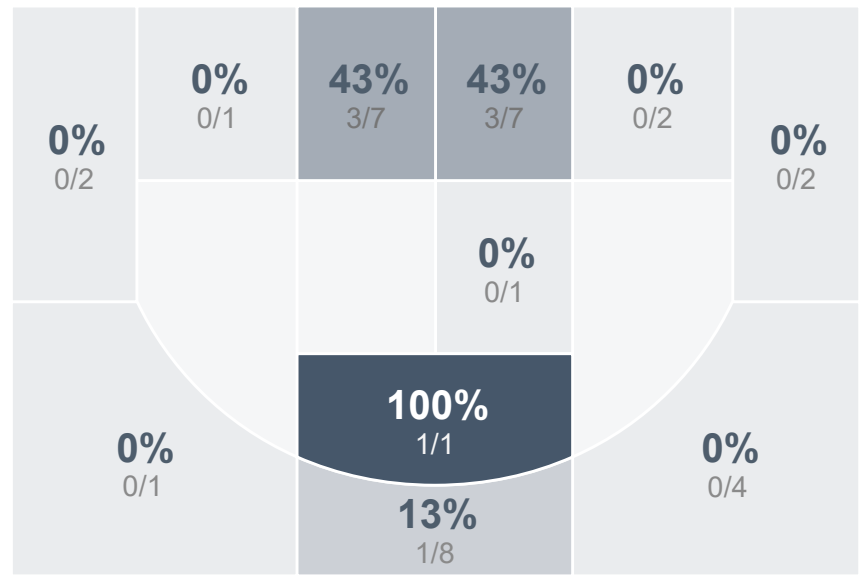

Girls' Varsity Basketball