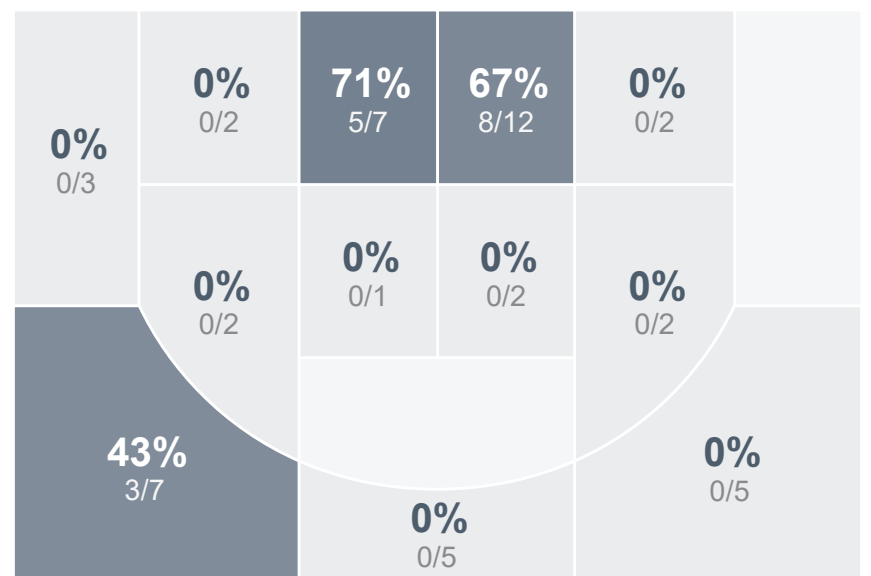

Girls' Varsity Basketball