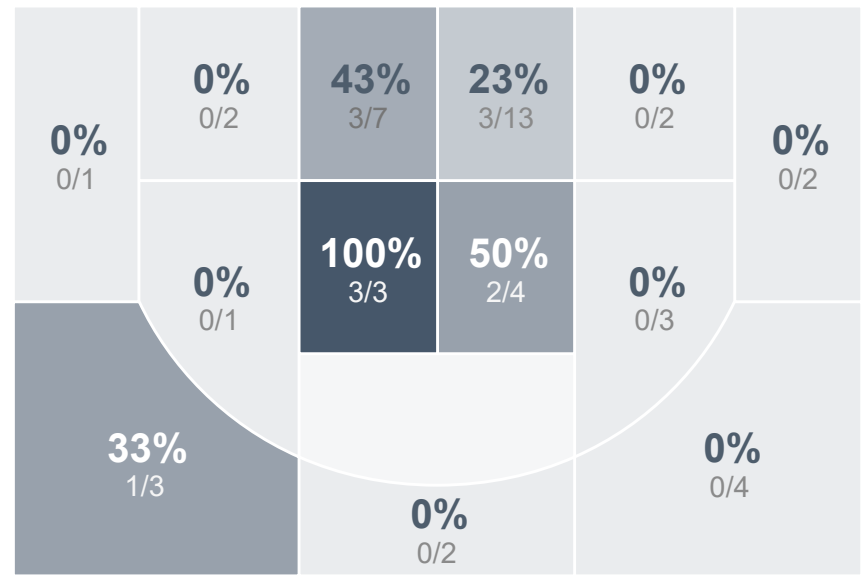

Girls' Varsity Basketball