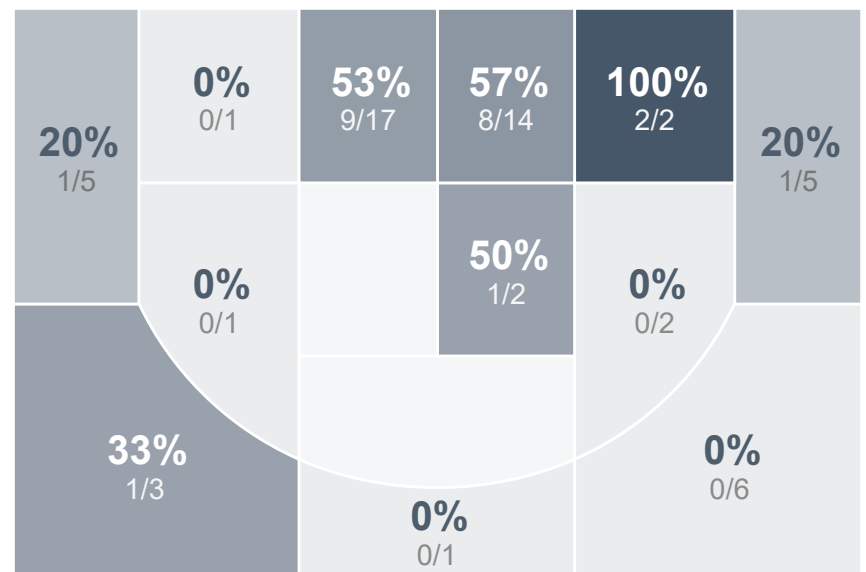

Cedar Catholic High School