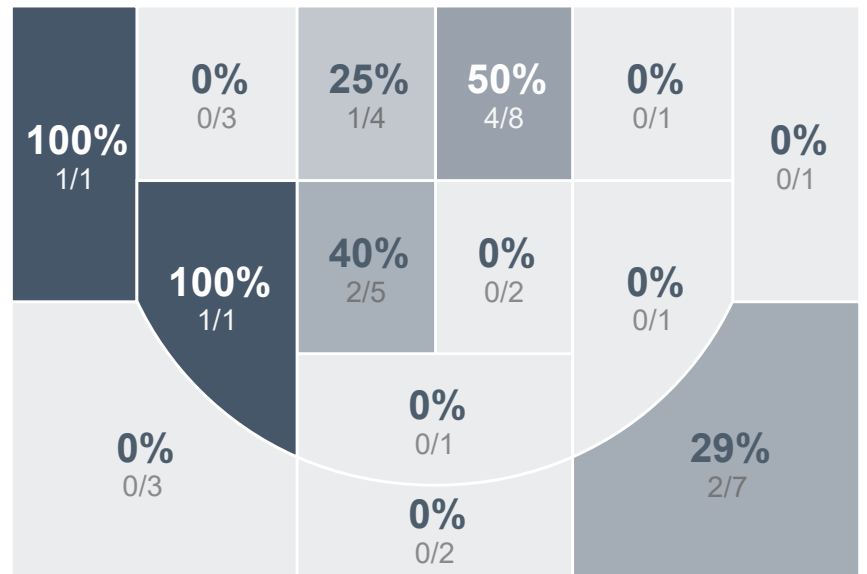

Girls' Varsity Basketball