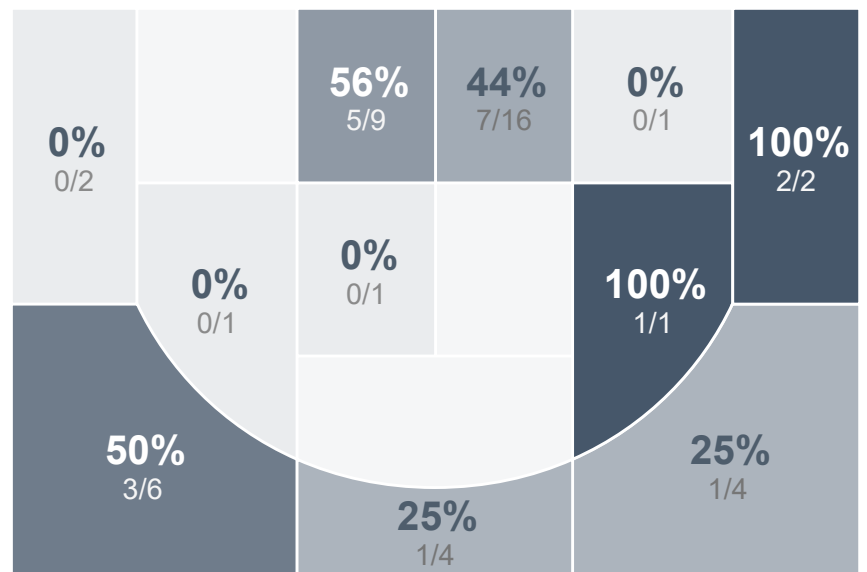

Homer High School