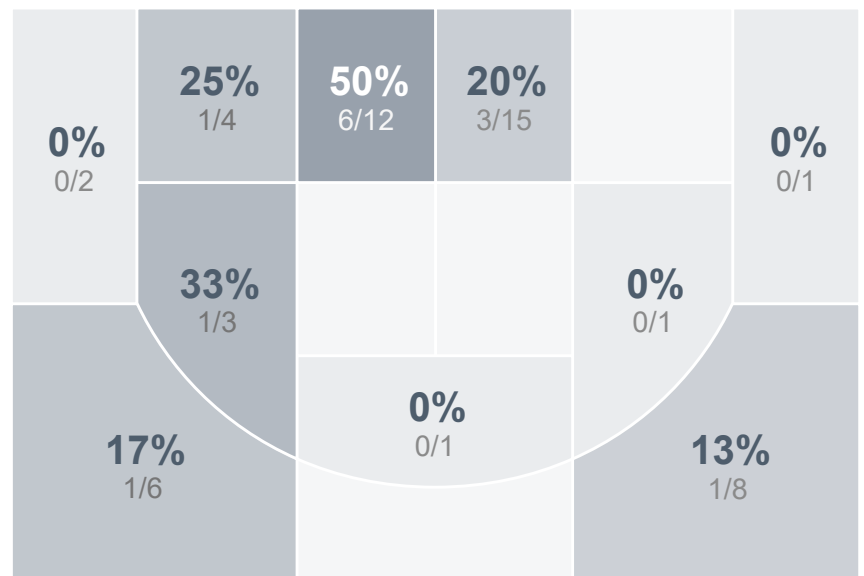

Girls' Varsity Basketball