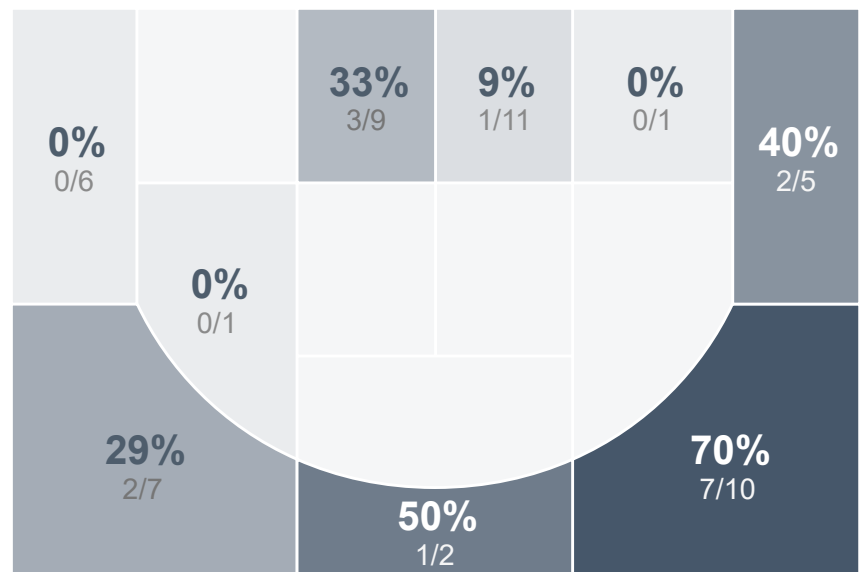

Laurel-Concord-Coleridge High School