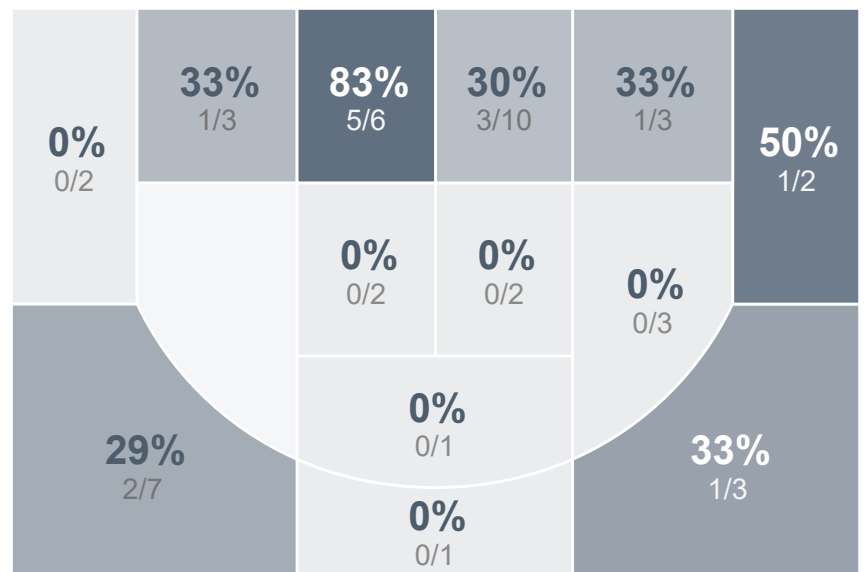

O'Neill High School