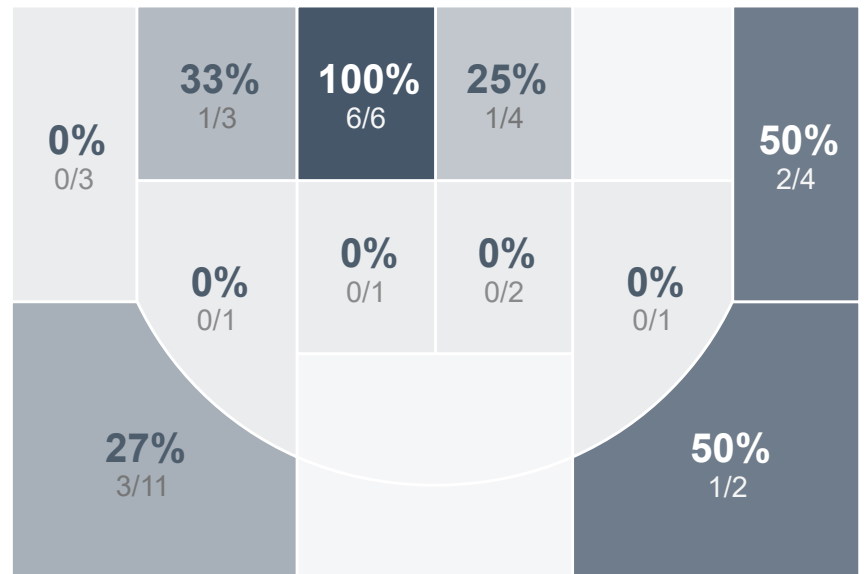

Girls' Varsity Basketball