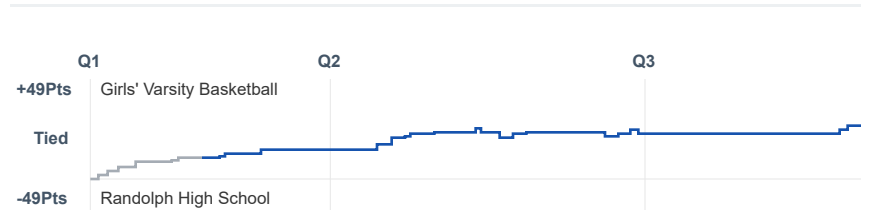

Box Score Report

PHS @ Randolph - Dec 12, 2024 - W 59-10

Period Stats

Team	1	2	3	4	Final
PHS	14	17	24	4	59
RHS	0	9	1	0	10

Run Graph