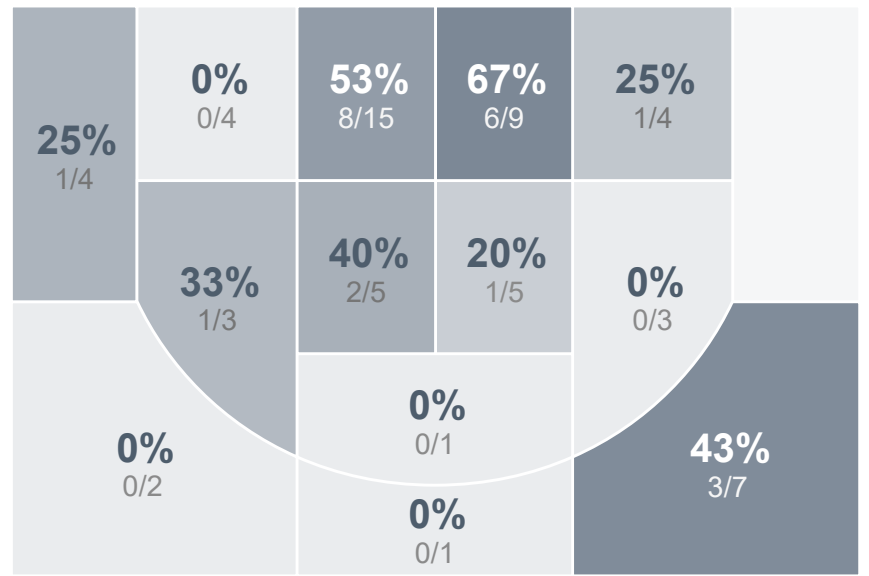

Girls' Varsity Basketball