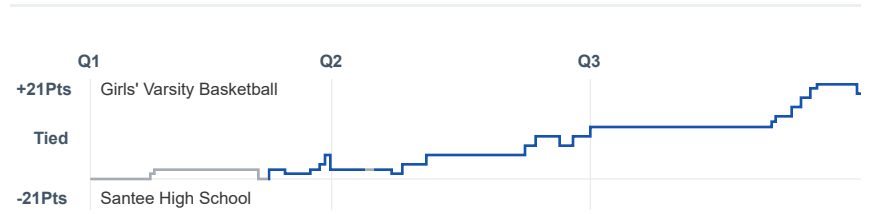

Box Score Report

PHS @ Santee - Dec 28, 2024 - W 46-28

Period Stats

Team	1	2	3	4	Final
PHS	8	12	13	13	46
IHS	6	3	5	14	28

Run Graph

Team Stats

	PHS	IHS
Field Goal %	24.2%	26.3%
Effective Field Goal %	25.8%	30.3%
2FG Made/Attempted	14/50	7/27
2FG%	28.0%	25.9%
3FG Made/Attempted	2/16	3/11
3FG%	12.5%	27.3%
FT Made/Attempted	12/25	5/9
Free Throw Percentage	48.0%	55.6%
Points Per Possession	0.69	0.43
Transition Points	10	5
Points Off Turnovers	19	10
Second Chance Points	13	2
Points in the Paint	20	10
Offensive Rebounds	28	4
Defensive Rebounds	25	27
Assists	6	3
Deflections	15	11
Steals	16	10
Blocks	1	6
Turnovers	17	27
Personal Fouls	11	18
Charges Taken	0	0