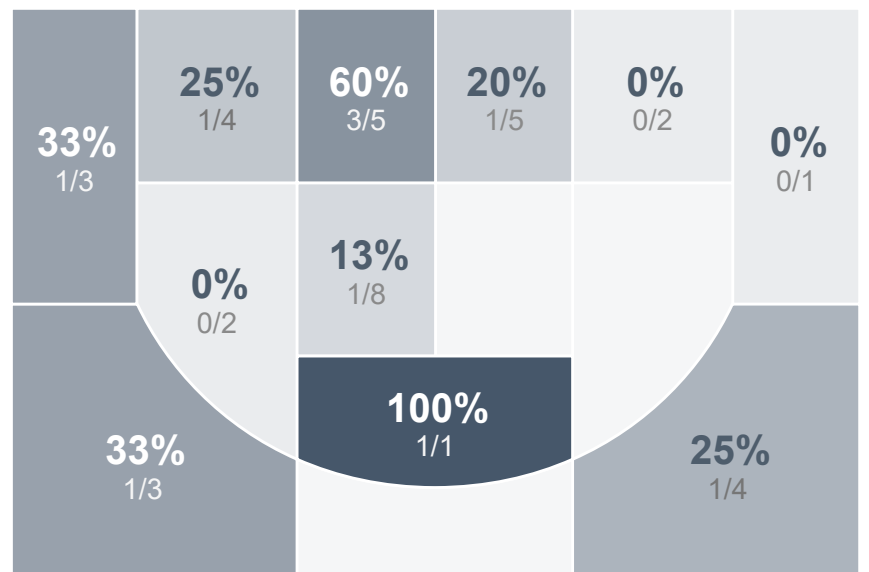

Santee High School