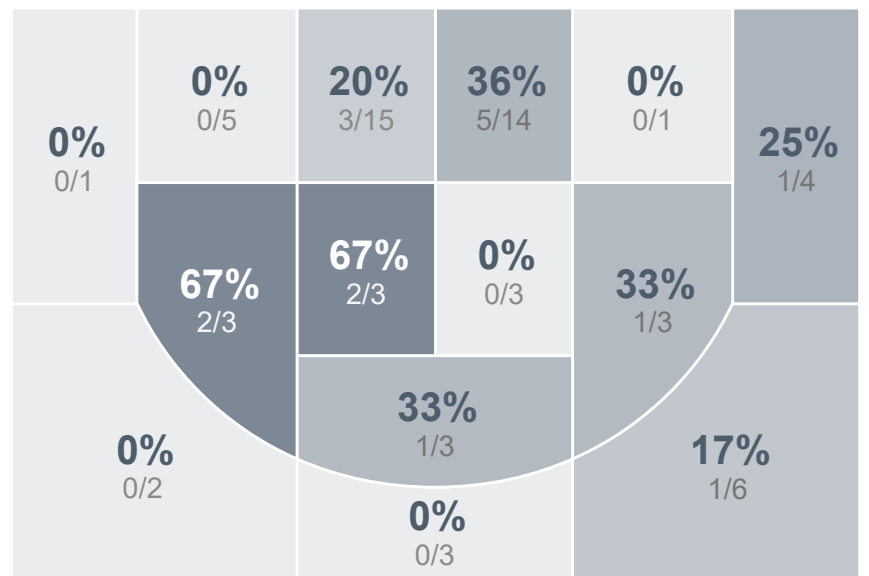

Girls' Varsity Basketball