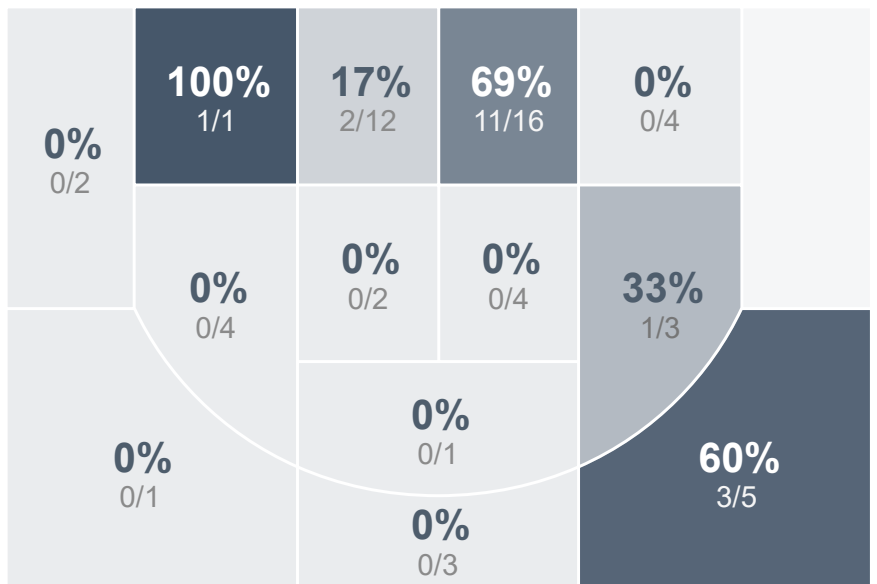

Girls' Varsity Basketball