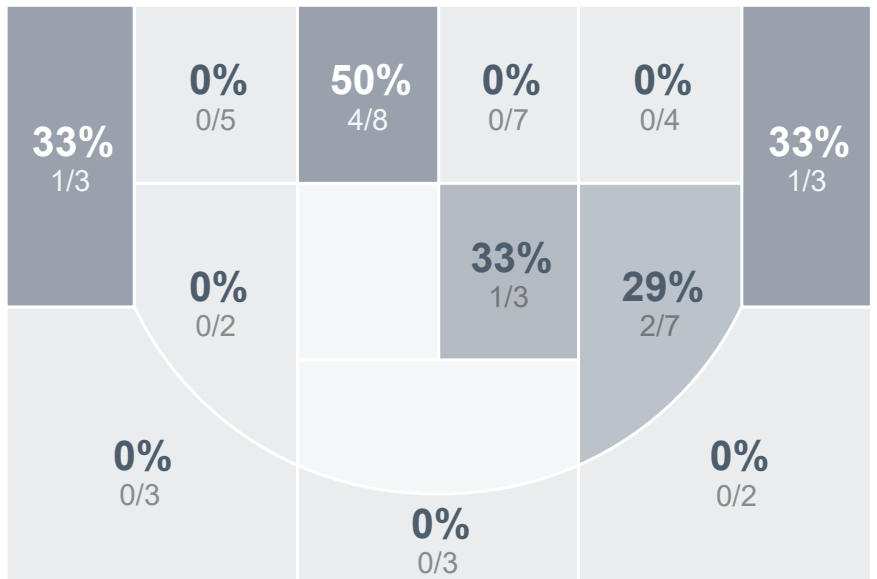

Santee High School