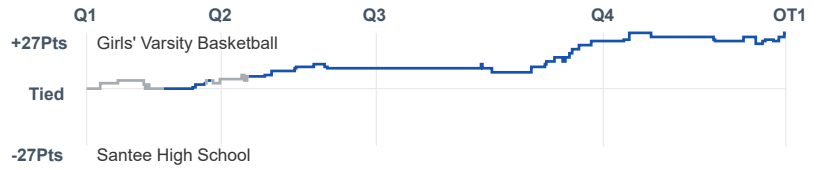

Box Score Report

PHS @ Santee - Dec 29, 2023 - W 53-26

Period Stats

Team	1	2	3	4	Final
PHS	12	10	19	12	53
SHS	7	5	6	8	26

Run Graph

Team Stats

	PHS	SHS
Field Goal %	31.0%	18.0%
Effective Field Goal %	33.6%	20.0%
2FG Made/Attempted	15/47	7/36
2FG%	31.9%	19.4%
3FG Made/Attempted	3/11	2/14
3FG%	27.3%	14.3%
FT Made/Attempted	14/25	6/9
Free Throw Percentage	56.0%	66.7%
Points Per Possession	0.78	0.38
Transition Points	12	4
Points Off Turnovers	21	7
Second Chance Points	12	5
Points in the Paint	26	10
Offensive Rebounds	22	15
Defensive Rebounds	24	22
Assists	10	6
Deflections	18	9
Steals	17	11
Blocks	2	7
Turnovers	20	29
Personal Fouls	9	20
Charges Taken	1	0

Girls' Varsity Basketball

Santee High School

Girls' Varsity Basketball's Player Stats

Name	Pts	FG	3FG	FT	+/-	MINS	OREB	DREB	AST	DEFL	STL	BLK	TO	FOUL	CHG
#10 Avery McAfee	0	0/0	0/0	0/0	+ 8	7	0	1	3	1	0	0	1	2	0
#12 Lily Korth	6	2/8	0/1	2/4	+ 12	24	2	1	1	3	3	1	3	1	0
#20 Elsie Keller	11	3/10	0/2	5/10	+ 23	32	4	8	4	8	5	0	7	3	1
#24 Ava Voss	14	6/6	0/0	2/3	+ 15	10	1	1	1	1	0	0	1	0	0
#32 Peighton James	2	0/8	0/1	2/4	+ 13	18	2	1	0	1	0	0	1	1	0
#34 Aix Hughes	15	6/12	3/5	0/0	+ 23	28	3	5	1	2	5	0	2	0	0
#42 Emma Uthof	0	0/0	0/0	0/0	+ 11	8	0	0	0	1	1	0	2	0	0
#44 Jaeden Hughes	2	0/8	0/2	2/2	+ 14	15	0	1	0	1	0	0	1	2	0
#52 Emerson Ehlers	3	1/6	0/0	1/2	+ 16	26	5	4	0	0	3	1	2	0	0