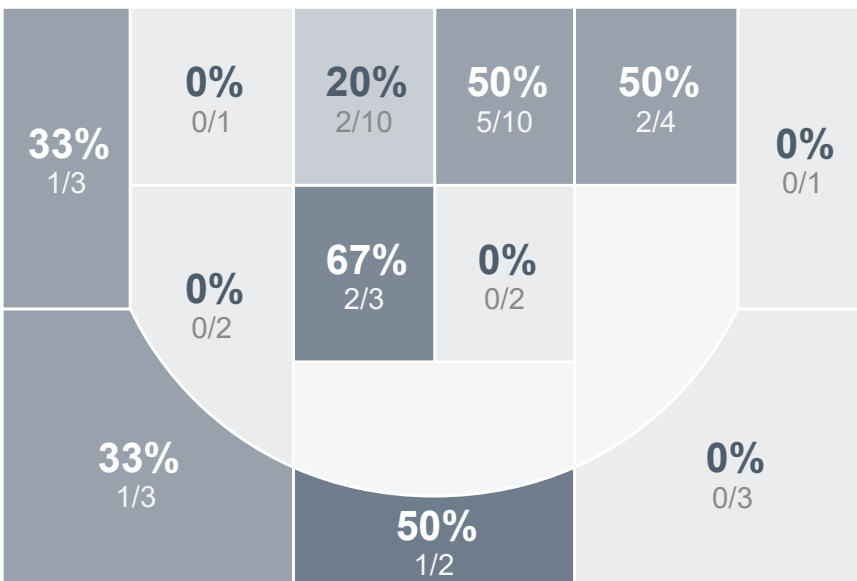

Emerson-Hubbard High School