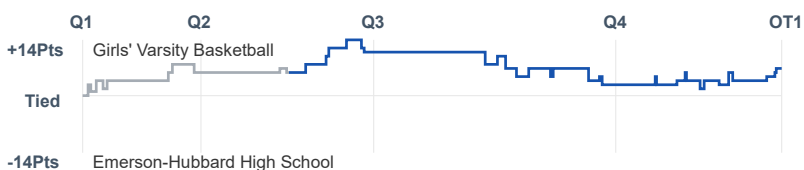

Box Score Report

PHS vs Emerson-Hubbard - Dec 15, 2023 - W 41-34

Period Stats

Team	1	2	3	4	Final
PHS	12	9	7	13	41
TCNE	6	4	15	9	34

Run Graph