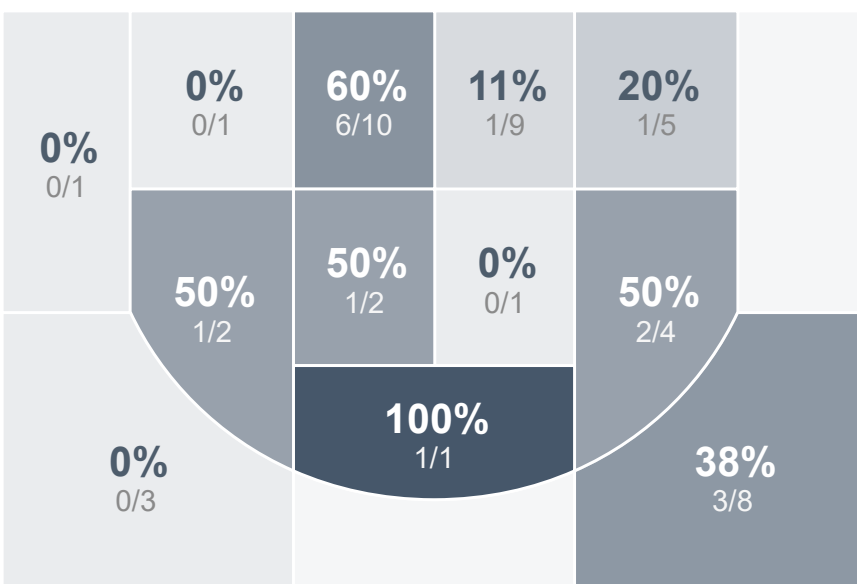

Girls' Varsity Basketball