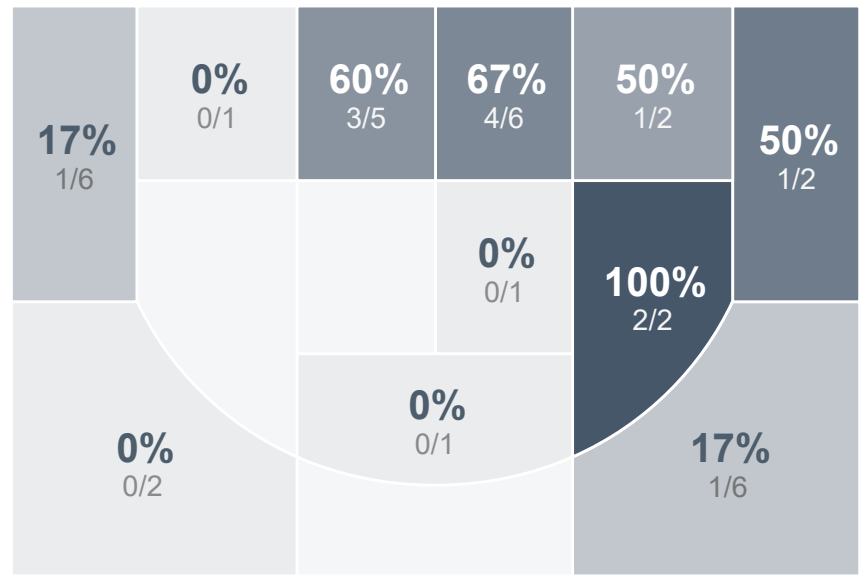

Girls' Varsity Basketball