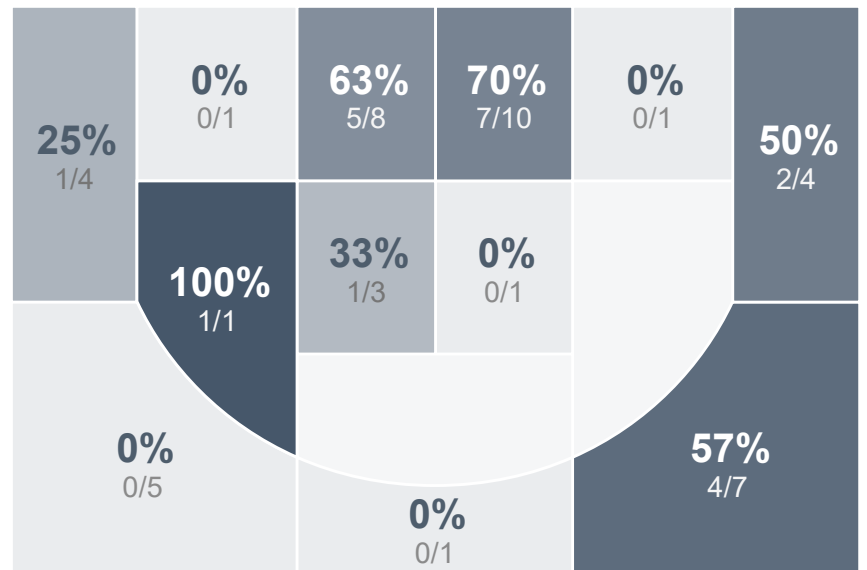

Vermillion High School