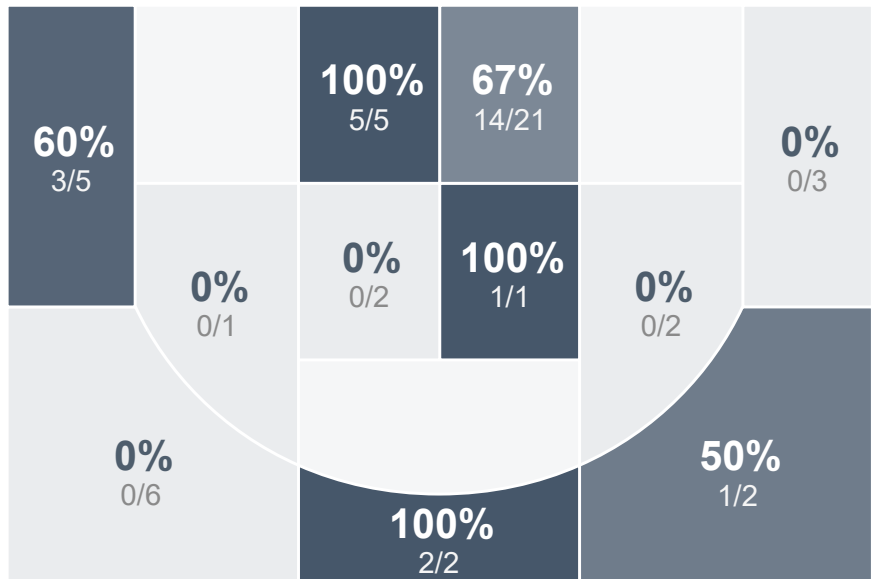

Wakefield High School