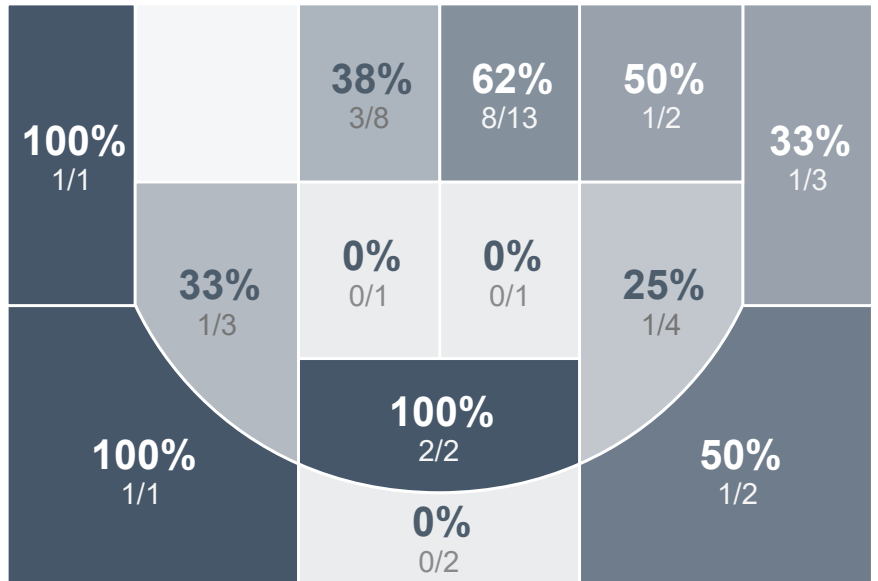

Girls' Varsity Basketball