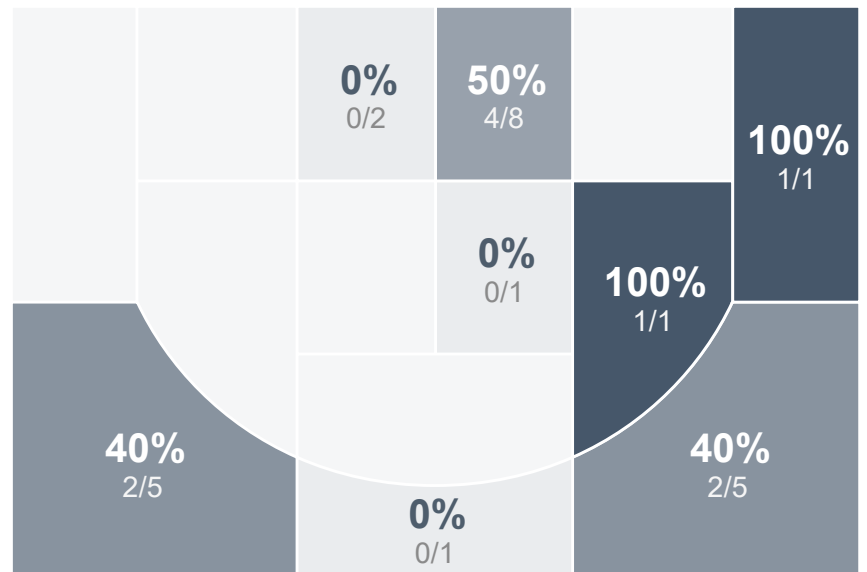

Wakefield High School