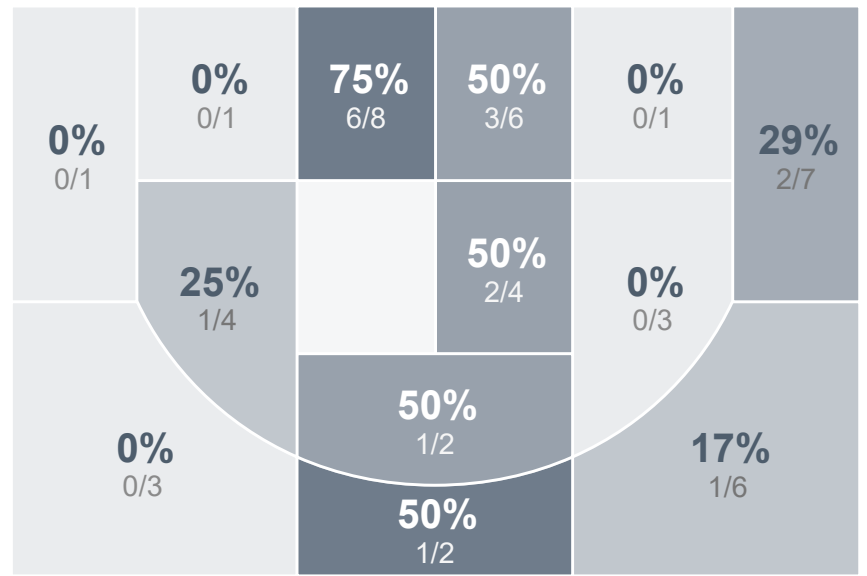

Girls' Varsity Basketball