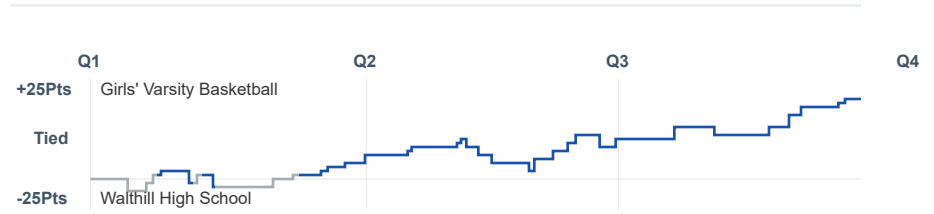

Box Score Report

PHS @ Walthill - Feb 10, 2024 - W 59-34

Period Stats

Team	1	2	3	4	Final
PHS	15	15	12	17	59
WHS	9	11	5	9	34

Run Graph

Team Stats

	PHS	WHS
Field Goal %	39.6%	31.1%
Effective Field Goal %	42.5%	36.7%
2FG Made/Attempted	18/39	9/27
2FG%	46.2%	33.3%
3FG Made/Attempted	3/14	5/18
3FG%	21.4%	27.8%
FT Made/Attempted	14/21	1/2
Free Throw Percentage	66.7%	50.0%
Points Per Possession	0.92	0.53
Transition Points	16	5
Points Off Turnovers	31	7
Second Chance Points	13	10
Points in the Paint	32	14
Offensive Rebounds	13	15
Defensive Rebounds	17	20
Assists	15	9
Deflections	6	9
Steals	23	12
Blocks	1	3
Turnovers	14	33
Personal Fouls	5	17
Charges Taken	0	0