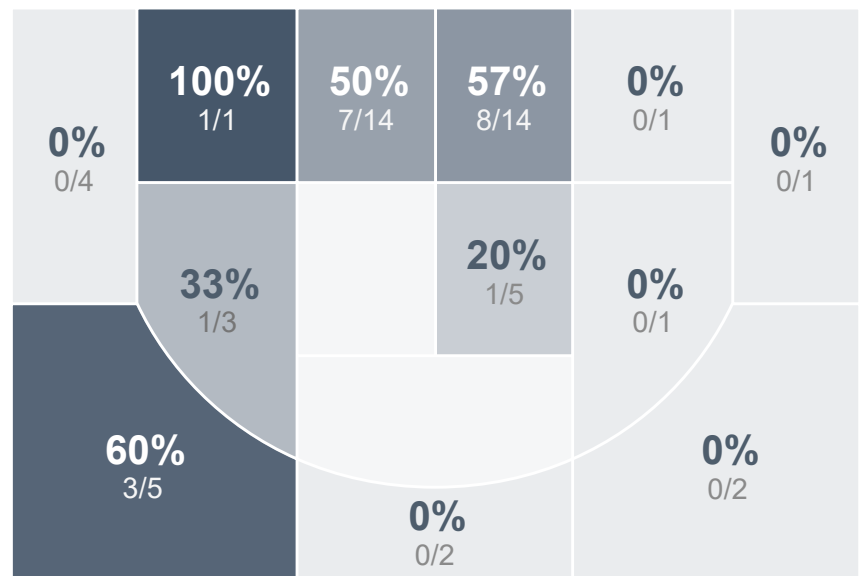

Girls' Varsity Basketball