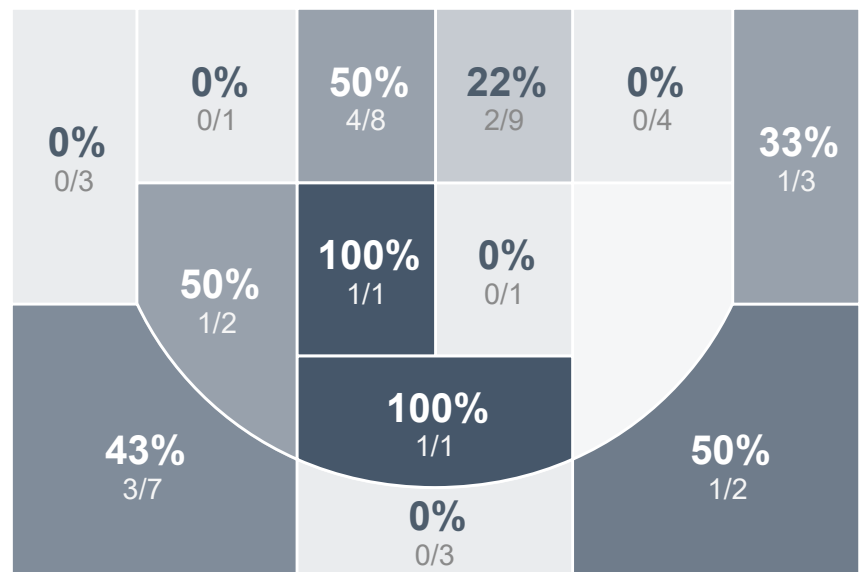

Walthill High School