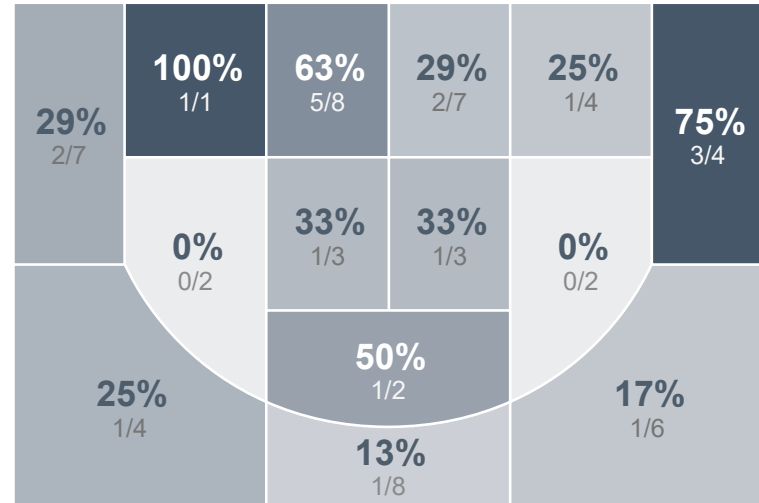

Wayne High School