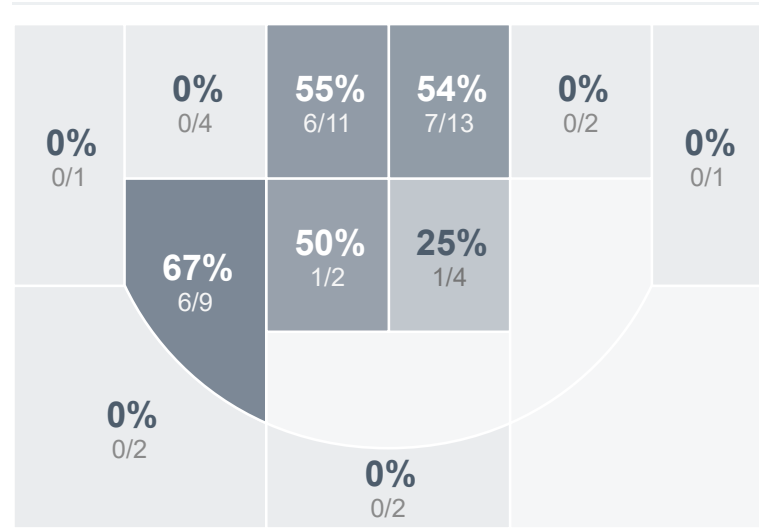

Girls' Varsity Basketball