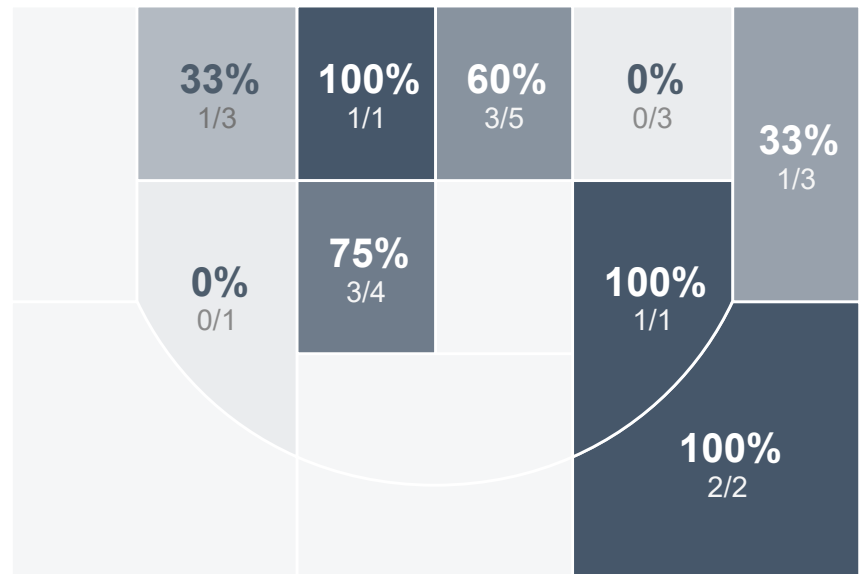

Girls' Varsity Basketball