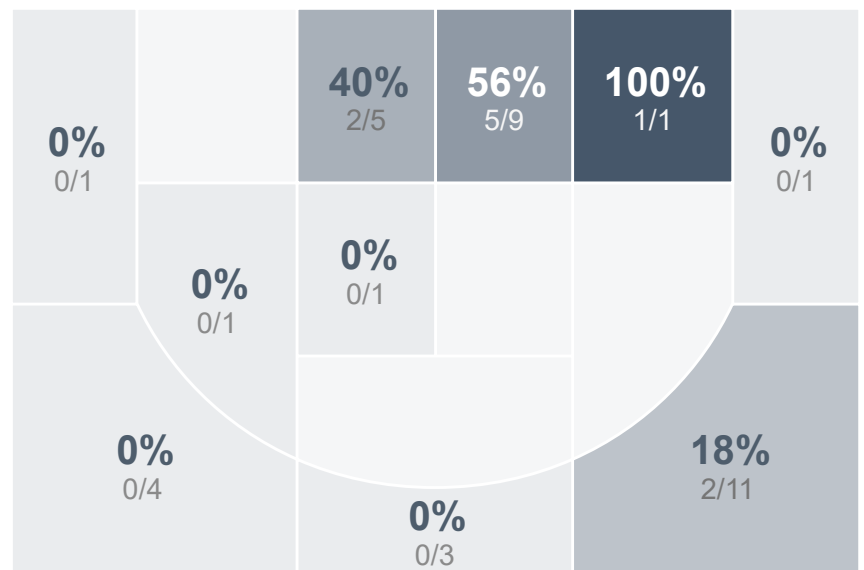

Wisner - Pilger High School