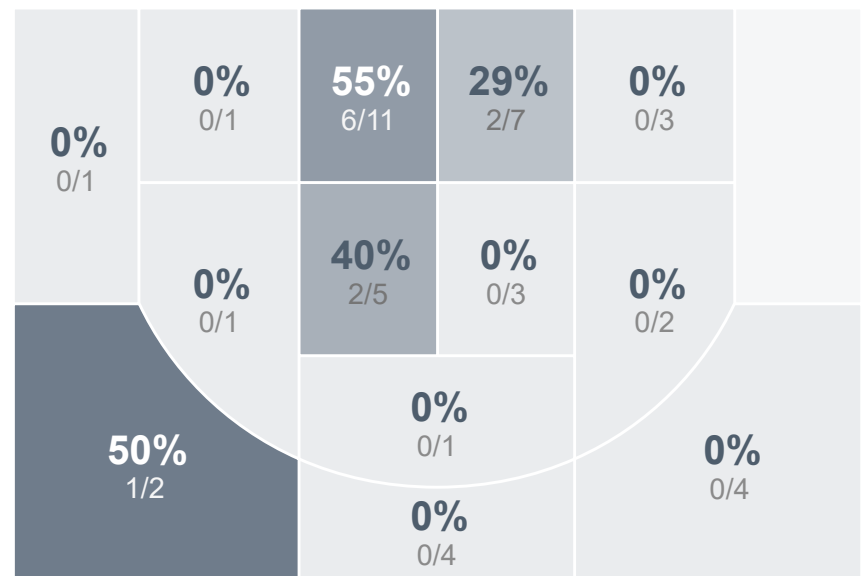

Girls' Varsity Basketball