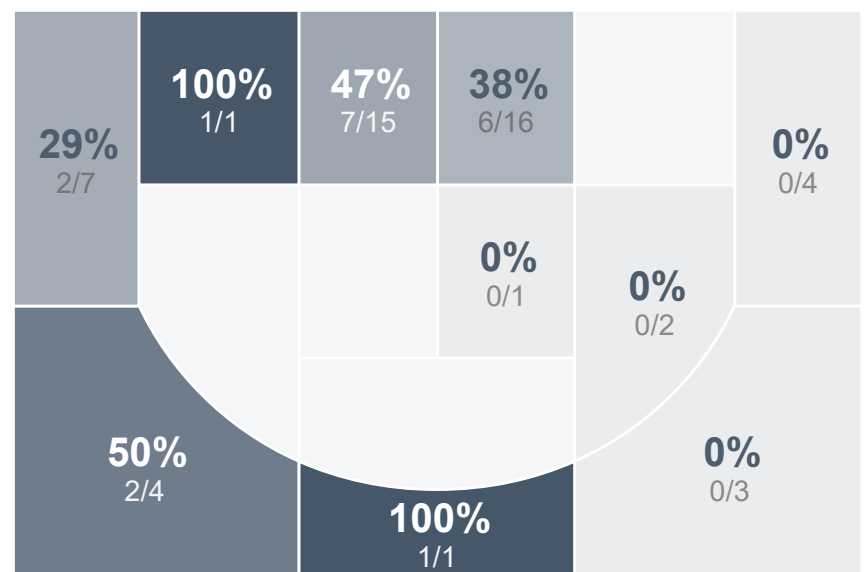

Wynot High School