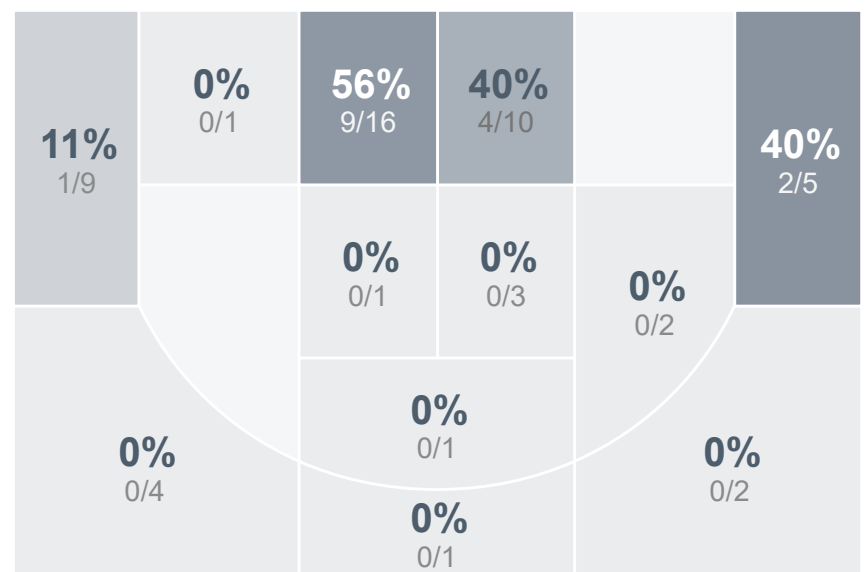

Wynot High School