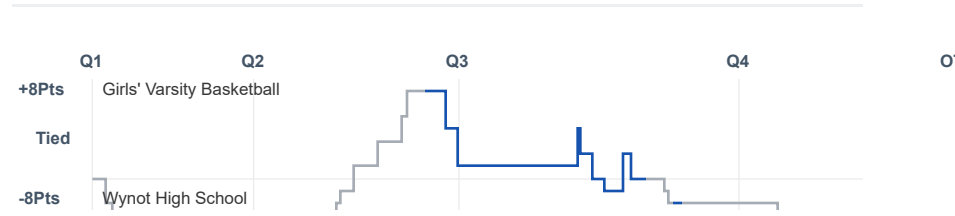

Box Score Report

PHS @ Wynot - Jan 27, 2024 - L 41-43

Period Stats

Team	1	2	3	4	OT1	OT2	Final
PHS	3	15	6	6	6	5	41
WHS	8	9	9	4	6	7	43

Run Graph

Team Stats

	PHS	WHS
Field Goal %	28.3%	29.1%
Effective Field Goal %	33.7%	31.8%
2FG Made/Attempted	8/31	13/34
2FG%	25.8%	38.2%
3FG Made/Attempted	5/15	3/21
3FG%	33.3%	14.3%
FT Made/Attempted	10/19	8/16
Free Throw Percentage	52.6%	50.0%
Points Per Possession	0.59	0.60
Transition Points	4	4
Points Off Turnovers	9	9
Second Chance Points	7	2
Points in the Paint	16	26
Offensive Rebounds	8	12
Defensive Rebounds	25	28
Assists	8	7
Deflections	7	10
Steals	9	13
Blocks	0	2
Turnovers	22	21
Personal Fouls	18	20
Charges Taken	0	0