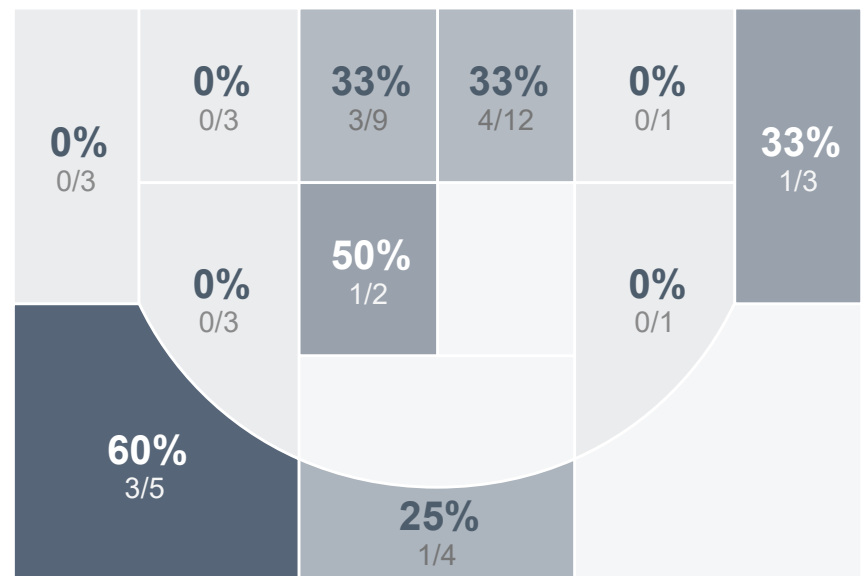

Girls' Varsity Basketball