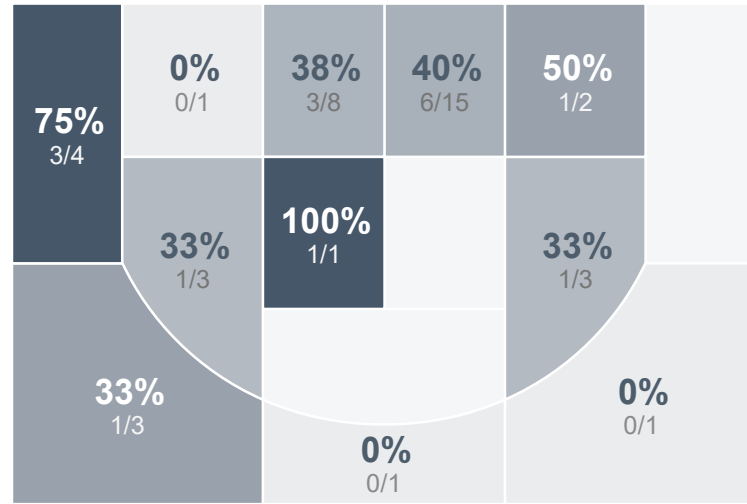

Girls' Varsity Basketball