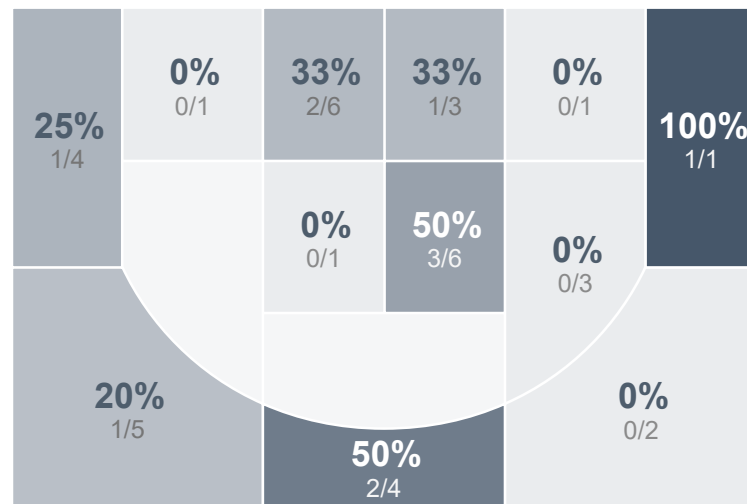

Wynot High School